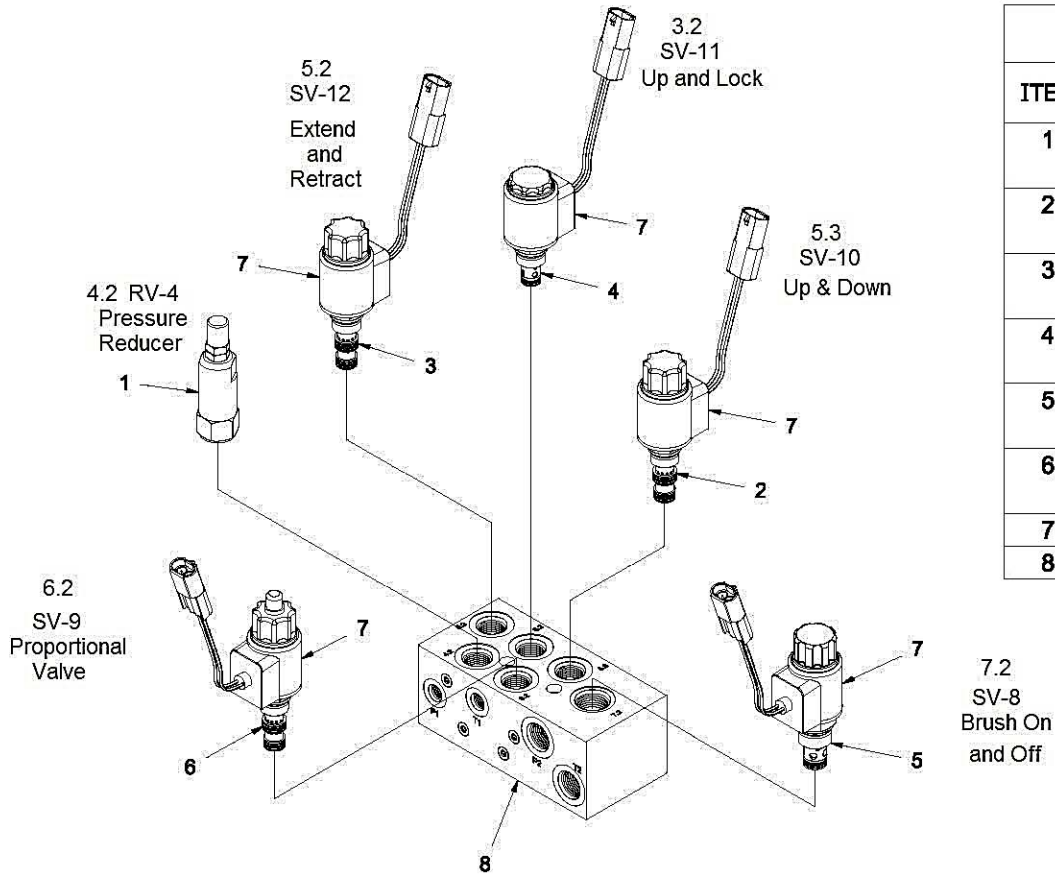

SSB HYDRAULIC MANIFOLD COMPONENTS

730171 For Optional Side Broom

Parts List 730171

ITEM	PART NUMBER	QTY	DESCRIPTION
1	730702	1	PORT 4.2 - RV4 - PRESSURE REDUCTION VALVE SOL. RED. VALVE, DR08-01-C-N-050-V-45
2	730705	1	PORT 5.3 - SV10 - SIDE BRUSH DOWN SOL. VALVE, WK08L-01-C-N-0
3	730705	1	PORT 5.2 - SV12 - SIDE BRUSH EXTEND SOL. VALVE, WK08L-01-C-N-0
4	730707	1	PORT 3.2 - SV11 - SIDE BRUSH UP - LOCK SOL. VALVE, WS08ZR-01-C-N-0
5	730709	1	PORT 7.2 - SV8 - SIDE BRUSH ON SOL. VALVE, WS10Y-01-C-N-0
6	730710	1	PORT 6.2 - SV9 - SIDE BRUSH FORCE PROP. RED. VALVE, PDR08-01-M-C-N-070-12PW-2.2
7	731122	5	COIL, 12V, 3003124
8	731123	1	MANIFOLD BLOCK, SSB